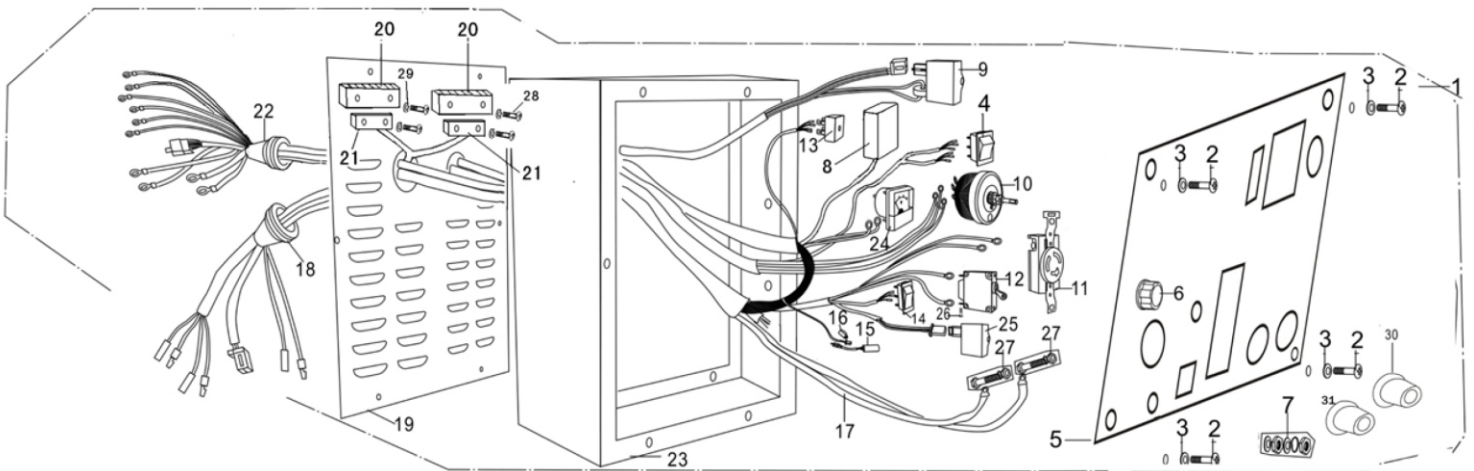

**CONTROL PANEL
FIGURA 1**

ITEM	PART NO.	DESCRIPTION	QTY.
1	37300	Control panel Assy	1
2	GB5787-86	Bolt M3×10	6
3	GB97.1-85	Flat washer3mm	6
4	35410/2.8GF-3	Ignition switch	1
5	37310	Control panel	1
6	37437	Adjusting knob	1
7	32520	Earth terminal set	1
8	37510	Current controller	1
9	37511	Current transformer	1
10	37512	Resistance	1
11	35510/2GF-3	socket (30A)	2
12	31710/2.8GF-3	circuit breaker	1
13	37560	Rectifier (2510)	1
14	35450	Autoff switch	1
15	C KMG 105	Capacitor	1
16	32219	Plastic clamp	1
17	32100	Main wire harness Assy	1
18	32314/2.8GF-3	Boot, switch wire	1
19	37321	Rear cover	1
20	35440	Radiator	2
21	35460	Three phase rectifier	2
22	32115/2.8GF-3	Boot, AC output wire	1
23	37322	Crust	1
24	37420/2GF-3	Voltmeter	1
25	37570	Rectifier	1
26	GB818-85	Screw M4×8	1
27		Bolt M10×50	2
28	GB6170-86	Nut M5	4
29	GB97.1-85	Flat washer 5mm	6
30	36366	TERMINAL RED	1
31	35367	TERMINAL BLACK	1