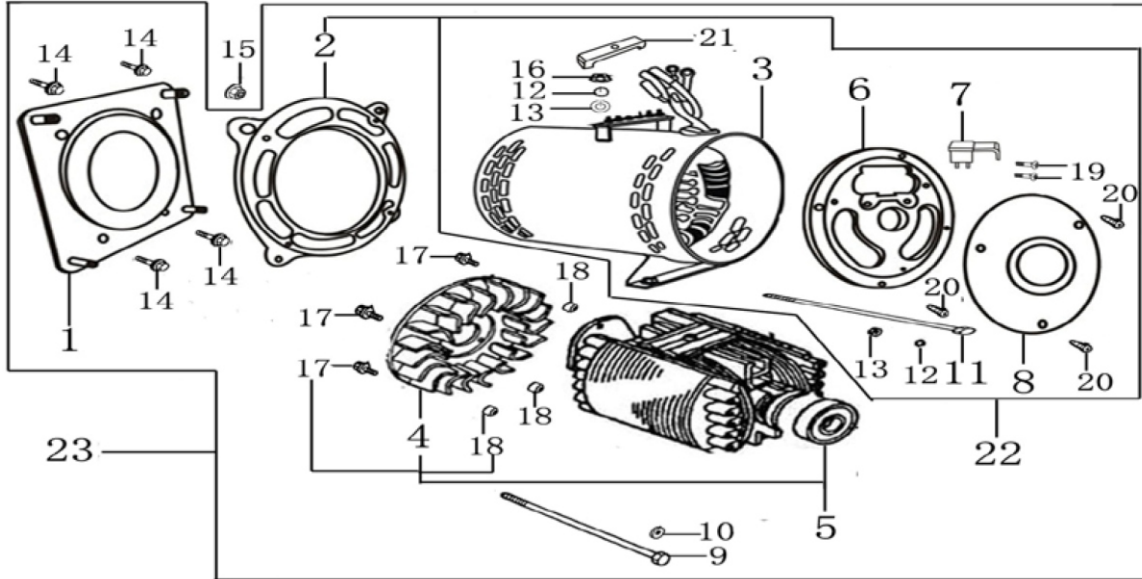

**GENERATOR & RECTIFIER
FIGURA 2/TABLA 2**

ITEM	PART NO.	DESCRIPTION	QTY.
1	35270	Connecting board Assy	1
2	35213	Stator anterior stay	1
3	35211	Stator Assy	1
4	31157	Generator fan	1
5	35520	Rotor Assy	1
6	35214	Stator back stay	1
7	35230	Brush assembled	1
8	35252	Generator end cover	1
9	35225	Bolt M10×265	1
10	31126/2.8GF	Plain washer	1
11	35212	Bolt M6×303	4
12	GB/T93	Spring washer 6mm	10
13	GB/T97.1	Washer 6mm	10
14	GB/T16674	Bolt M8×25	4
15	GB/T6177.1	Nut M8	4
16	GB/T6170	Nut M6	6
17	GB/T5789	Bolt M5×20	3
18	GB/T6170	Nut M5	3
19	GB/T819.2	Cross sink Bolt M5×12	1
20	GB/T818	Cross round Bolt M5×12	2
21	35241	Rubber casing	3
22	35210	Stator Assy	1
23	35200	Stator & rotor Assy	1