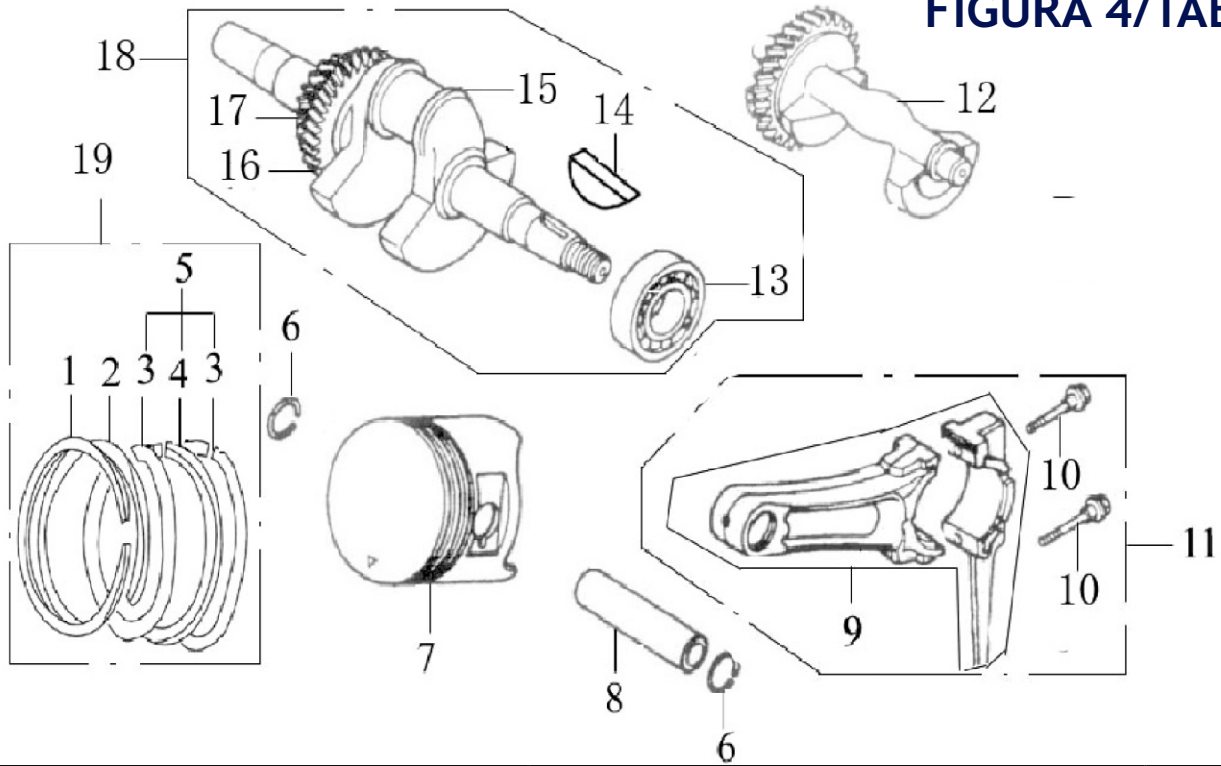

**CRANKSHAFT, PISTON CONNECTING ROD & BALACING SHAFT
FIGURA 4/TABLA 4**

ITEM	PART NO.	DESCRIPTION	QTY.
1	13411	Piston ring (I)	1
2	13412	Piston ring (I)	1
3	13422	Side rail	2
4	13421	Expander	1
5	13420	Scraper ring set	1
6	13313/173F	Piston pin circlip	2
7	13311	Piston	1
8	13312/182F	Piston pin	1
9	13121	Shank	1
10	13123/173F	Bolt	2
11	13120	Connecting rod assy	1
12	13116	Balancing shaft	1
13	GB/T276	Bearing 6207	1
14	13112/168F	Wood ruff key	1
15	13111	Crankshaft	1
16	13114/182F	Drive gear	1
17	13113/182F	Timing driving gear	1
18	13110	Crankshaft assy	1
19	13400	Piston ring set	1