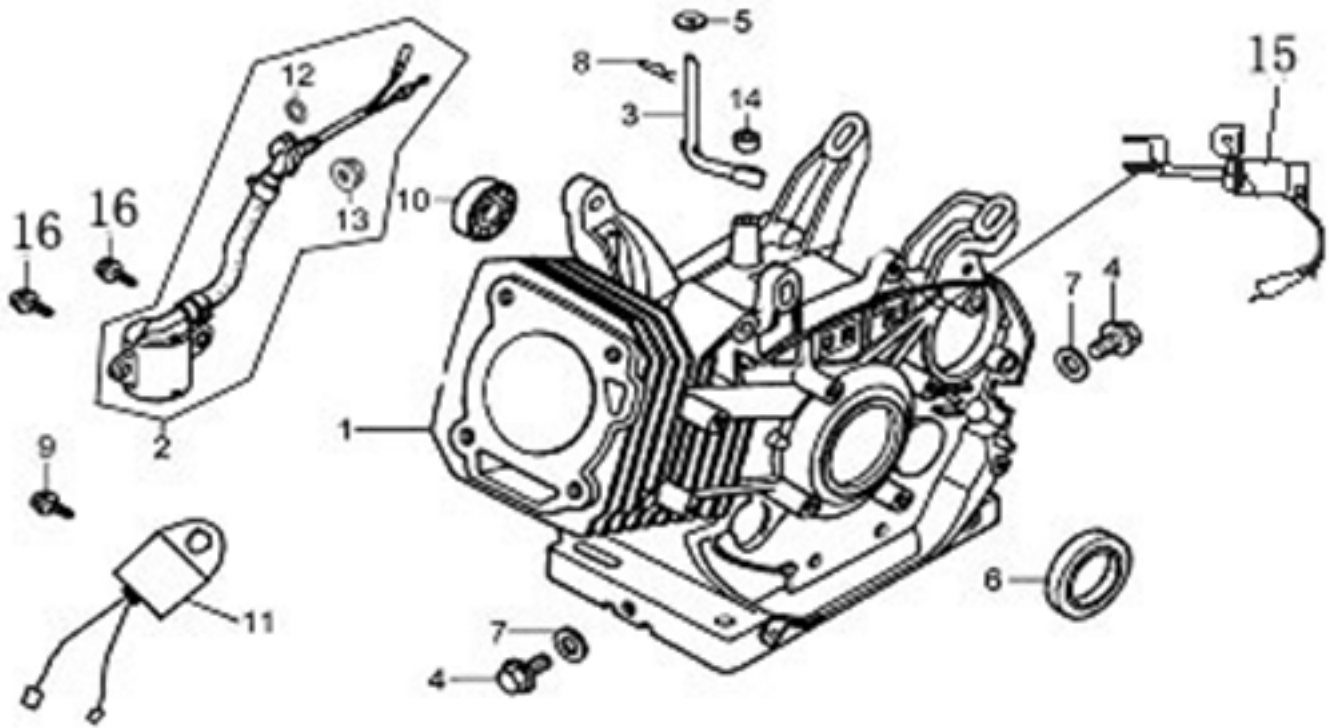

MPOWER

MANUAL DE PARTES

SOLDADORA AXQ1-200A

ENERGÍA

www.mpower.com.mx

SOLDADORA 200 Amp AXQ1-200A

E-1	▶ CRANKCASE	PAG 03
E-2	▶ CRANKCASE COVER ASSY.....	PAG 04
E-3	▶ CYLINDER HEAD & CYLINDER HEAD COVER ASSY	PAG 05
E-4	▶ CRANKSHAFT, PISTON & CONNECTING ROD & BALANCING SHAFT.....	PAG 06
E-5	▶ COMBINATION OF CAMSHAFT & VALVE ROCKER	PAG 07
E-6	▶ CARBURETOR ASSY	PAG 08
E-7	▶ RECOIL STARTER	PAG 11
E-8	▶ REGULATING CONTROL SYSTEM	PAG 12
E-9	▶ FLYWHEEL	PAG 13
E-10	▶ IGNITION COIL	PAG 14
E-11	▶ AIR CLEANER ASSY	PAG 15
E-12	▶ MUFFLER ASSY	PAG 16
E-13	▶ FUEL TANK ASSY	PAG 17
G-01	▶ CONTROL PANEL	PAG 18
G-02	▶ GENERATOR & RECTIFIER	PAG 20
G-03	▶ FRAME	PAG 21

**CRANKCASE ASSY
FIGURA 1/TABLA 1**

ITEM	PART NO.	DESCRIPTION	QTY.
1	11110	Crankcase	1
2	37400/173F	Oil sensor assy	1
3	26111/182F	Regulating sway bar	1
4	11115/173F	Drain plug	2
5	26329/173F	Washer	1
6	11120/182F	Oil seal, crankshaft	1
7	11116/173F	Washer	2
8	26112/173F	Split pin	1
9	GB/T5789	Bolt M6 × 12	1
10	GB/T276	Bearing 6202	1
11	27500/168F	Diode assy	1
12	GB/T3452.1	O-ring 13 × 1.4	1
13	GB/T6177	Nut M10	1
14	11130/182F	Oil seal, regulating sway bar	1
15	26500	Electromagnet	1
16	GB/T5789	Bolt M6 × 14	2

**CRANKCASE COVER ASSY
FIGURA 2/TABLA 2**

ITEM	PART NO.	DESCRIPTION	QTY.
1	15610/173F	Oil plug with Seal	1
2	15611/173F	Oil plug	1
3	15512/173F	Seal	1
4	15511/173	Dipstick	1
5	15510/173	Dipstick with seal	1
6	11211/182F	Crankcase cover	1
7	11113/173F	Set pin $\Phi 8 \times 12$	2
8	11114/182F	Gasket, crankcase	1
9	25118/173F	Washer, driven gear	1
10	25115/173F	Regulating shaft	1
11	25110/182F	Driven gear, regulator assy	1
12	25113/168F	Washer	1
13	25112/173F	Sliding sleeve	2
14	GB/T276	Bearing 6207	1
15	11120/182F	Oil seal, crankshaft Assy (—)	1
16	GB/T16674	Bolt M8 \times 40	7
17	25100/182F	Driven gear, regulator assy	1
18	GB/T276	Bearing 6202	1