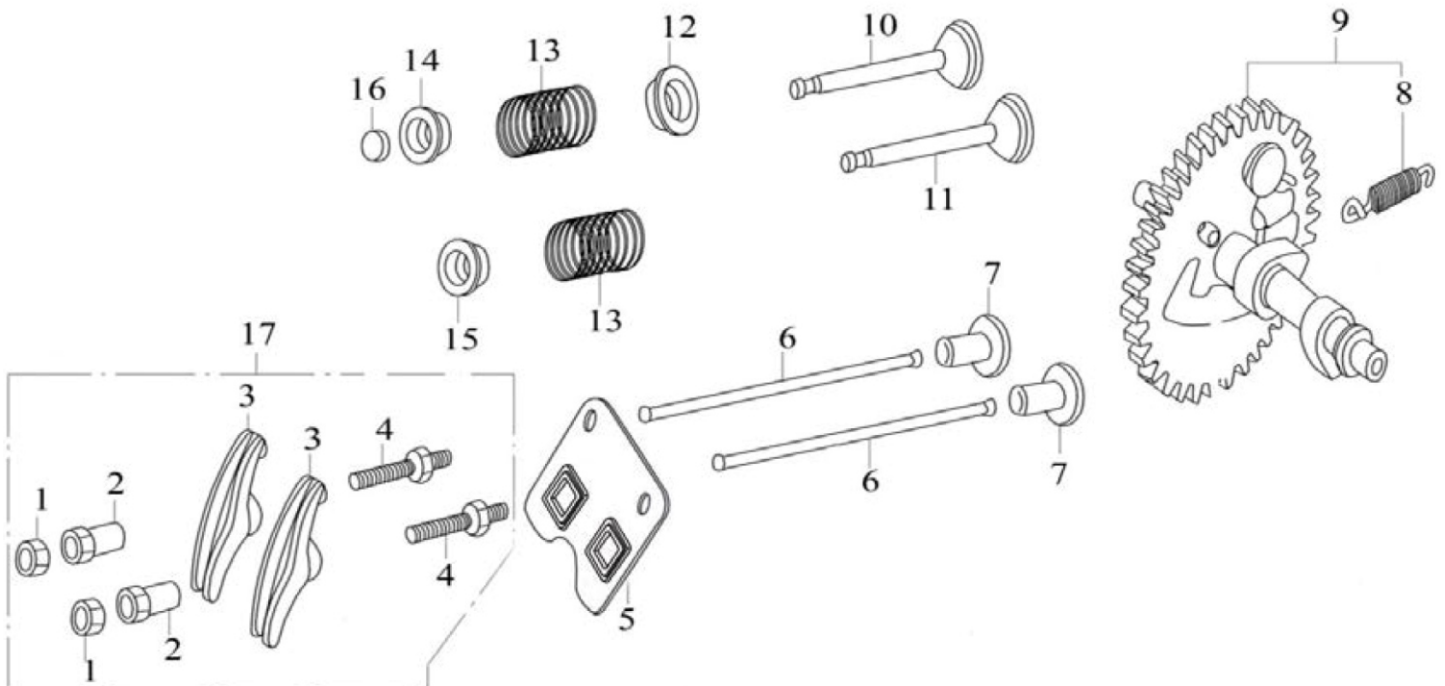

**CYLINDER HEAD & CYLINDER HEAD COVER ASSY
FIGURA 3/TABLA 3**

ITEM	PART NO.	DESCRIPTION	QTY.
1	12221/173F	Bolt	1
2	12222/173F	Washer	1
3	12223/173F	Bolt Rubber seal	1
4	12220/173F	Bolt Assy	1
5	12200/173F	Cylinder head cover Assy	1
6	12212/173F	Gasket, cylinder head cover	1
7	12118/173F	Bolt	4
8	17218/182F-AV	Stud M6 × M8 × 106	2
9	18214/168F	Stud M8 × 34	2
10	27100/168F	Spark plug Assy	1
11	12117/182F	Set pin	2
12	12100	Cylinder head Assy	1
13	12120	Gasket, cylinder head Assy	1
14	14420/173F	Seal Assy	1
15	GB/T5789	Bolt: M6 × 12	1
16	19121/182F	Lead wind cover (—)	1

**CRANKSHAFT, PISTON CONNECTING ROD & BALACING SHAFT
FIGURA 4/TABLA 4**

ITEM	PART NO.	DESCRIPTION	QTY.
1	13411	Piston ring (I)	1
2	13412	Piston ring (I)	1
3	13422	Side rail	2
4	13421	Expander	1
5	13420	Scraper ring set	1
6	13313/173F	Piston pin circlip	2
7	13311	Piston	1
8	13312/182F	Piston pin	1
9	13121	Shank	1
10	13123/173F	Bolt	2
11	13120	Connecting rod assy	1
12	13116	Balancing shaft	1
13	GB/T276	Bearing 6207	1
14	13112/168F	Wood ruff key	1
15	13111	Crankshaft	1
16	13114/182F	Drive gear	1
17	13113/182F	Timing driving gear	1
18	13110	Crankshaft assy	1
19	13400	Piston ring set	1

**COMBINATION OF CAMSHAFT & VALVE ROCKER
FIGURA 5/TABLA 5**

ITEM	PART NO.	DESCRIPTION	QTY.
1	14314/173F	Lock nut	2
2	14312/173F	Sleeve	2
3	14311/173F	Valve rocker	2
4	14313/173F	Adjusting bolt for valve gap	2
5	14220/173F	Pusher guide	1
6	14210/182F	Pusher	2
7	14315/173F	Tappet	2
8	14122/173F	Extension spring	1
9	14100	Camshaft assy	1
10	14412/182F	Exhaust valve	1
11	14411	Intake valve	1
12	14417/173F	Spring retainer, exhaust valve	1
13	14414/173F	Valve spring	2
14	12113/173F	Spring seat, exhaust valve	1
15	12112/173F	Intake valve seat	1
16	14416/173F	Cap	1
17	14310/173F	Valve rocker assy	1