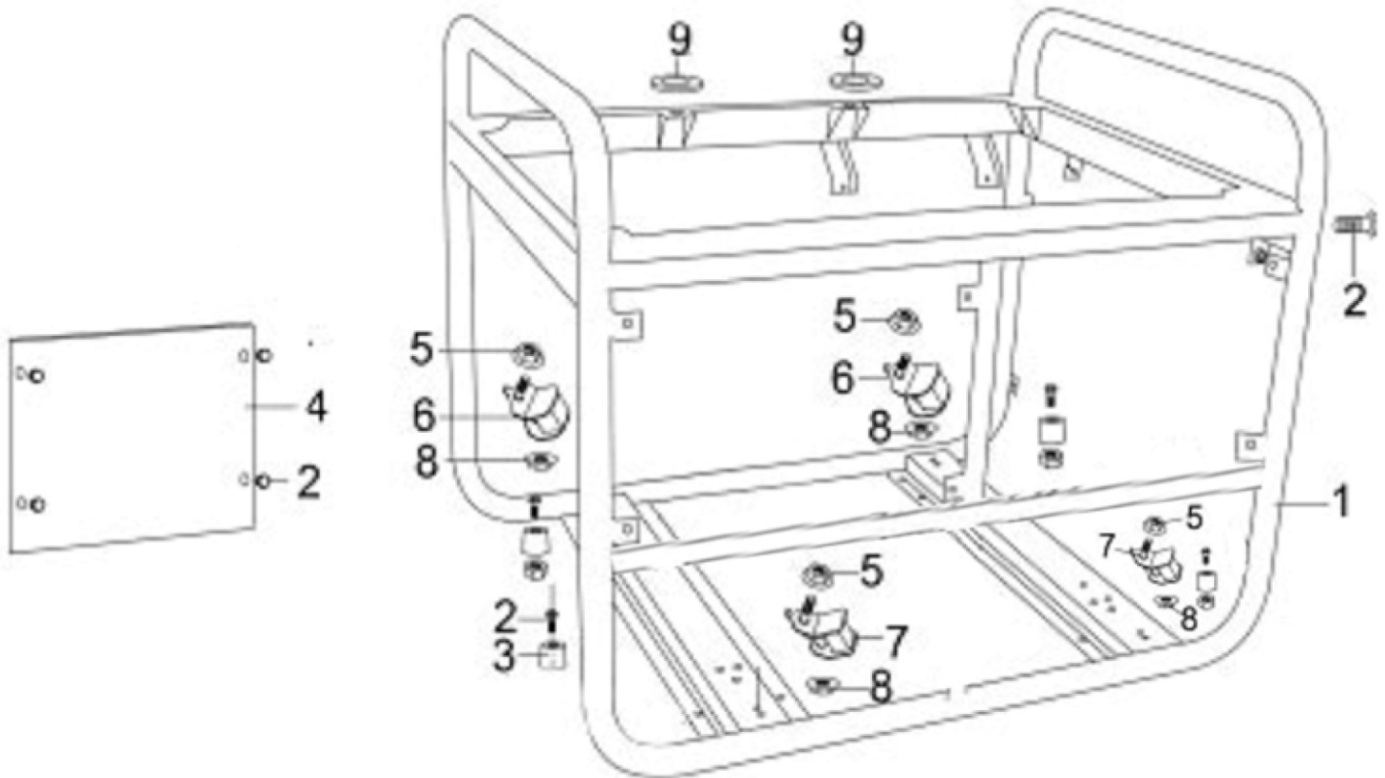

**FUEL TANK ASSY
FIGURA 3/TABLA 3**

ITEM	PART NO.	DESCRIPTION	QTY.
1	35110	Frame comp.	1
2	GB/T5789	Bolt M6×12	12
3	32413/2GF-3	Cushion, frame	4
4	32118	Fixing board	1
5	GB/T6177.1	Nut M10	4
6	32420/2.8GF-3	Bottom rubber A	2
7	32450/2.8GF-3	Bottom rubber B	2
8	GB/T6177.1	Nut M8	4
9	41118	Rubber pad, frame	2