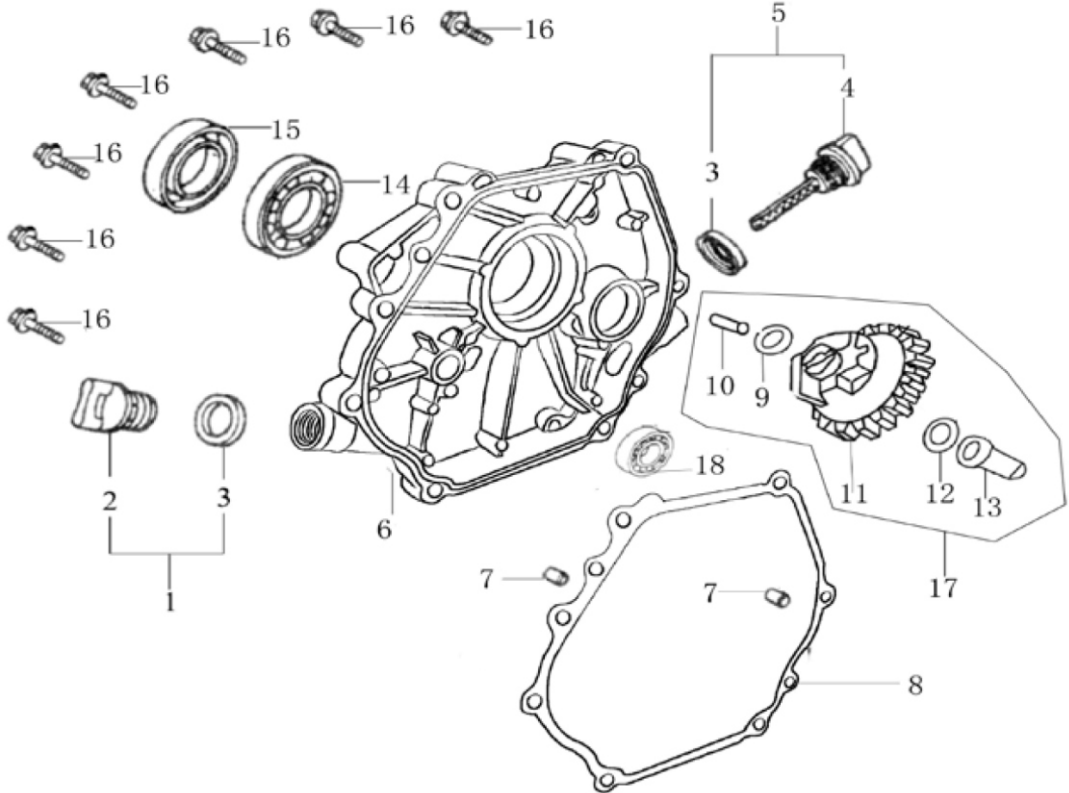

MPOWER

MANUAL DE PARTES

SOLDADORA AXQ1-200A

ENERGÍA

www.mpower.com.mx

SOLDADORA 200 Amp AXQ1-200A

E-1	▶ CRANKCASE	PAG 03
E-2	▶ CRANKCASE COVER ASSY.....	PAG 04
E-3	▶ CYLINDER HEAD & CYLINDER HEAD COVER ASSY	PAG 05
E-4	▶ CRANKSHAFT, PISTON & CONNECTING ROD & BALANCING SHAFT.....	PAG 06
E-5	▶ COMBINATION OF CAMSHAFT & VALVE ROCKER	PAG 07
E-6	▶ CARBURETOR ASSY	PAG 08
E-7	▶ RECOIL STARTER	PAG 11
E-8	▶ REGULATING CONTROL SYSTEM	PAG 12
E-9	▶ FLYWHEEL	PAG 13
E-10	▶ IGNITION COIL	PAG 14
E-11	▶ AIR CLEANER ASSY	PAG 15
E-12	▶ MUFFLER ASSY	PAG 16
E-13	▶ FUEL TANK ASSY	PAG 17
G-01	▶ CONTROL PANEL	PAG 18
G-02	▶ GENERATOR & RECTIFIER	PAG 20
G-03	▶ FRAME	PAG 21

**CRANKCASE ASSY
FIGURA 1/TABLA 1**

ITEM	PART NO.	DESCRIPTION	QTY.
1	11110	Crankcase	1
2	37400/173F	Oil sensor assy	1
3	26111/182F	Regulating sway bar	1
4	11115/173F	Drain plug	2
5	26329/173F	Washer	1
6	11120/182F	Oil seal, crankshaft	1
7	11116/173F	Washer	2
8	26112/173F	Split pin	1
9	GB/T5789	Bolt M6 × 12	1
10	GB/T276	Bearing 6202	1
11	27500/168F	Diode assy	1
12	GB/T3452.1	O-ring 13 × 1.4	1
13	GB/T6177	Nut M10	1
14	11130/182F	Oil seal, regulating sway bar	1
15	26500	Electromagnet	1
16	GB/T5789	Bolt M6 × 14	2

**CRANKCASE COVER ASSY
FIGURA 2/TABLA 2**

ITEM	PART NO.	DESCRIPTION	QTY.
1	15610/173F	Oil plug with Seal	1
2	15611/173F	Oil plug	1
3	15512/173F	Seal	1
4	15511/173	Dipstick	1
5	15510/173	Dipstick with seal	1
6	11211/182F	Crankcase cover	1
7	11113/173F	Set pin $\Phi 8 \times 12$	2
8	11114/182F	Gasket, crankcase	1
9	25118/173F	Washer, driven gear	1
10	25115/173F	Regulating shaft	1
11	25110/182F	Driven gear, regulator assy	1
12	25113/168F	Washer	1
13	25112/173F	Sliding sleeve	2
14	GB/T276	Bearing 6207	1
15	11120/182F	Oil seal, crankshaft Assy (—)	1
16	GB/T16674	Bolt M8 \times 40	7
17	25100/182F	Driven gear, regulator assy	1
18	GB/T276	Bearing 6202	1