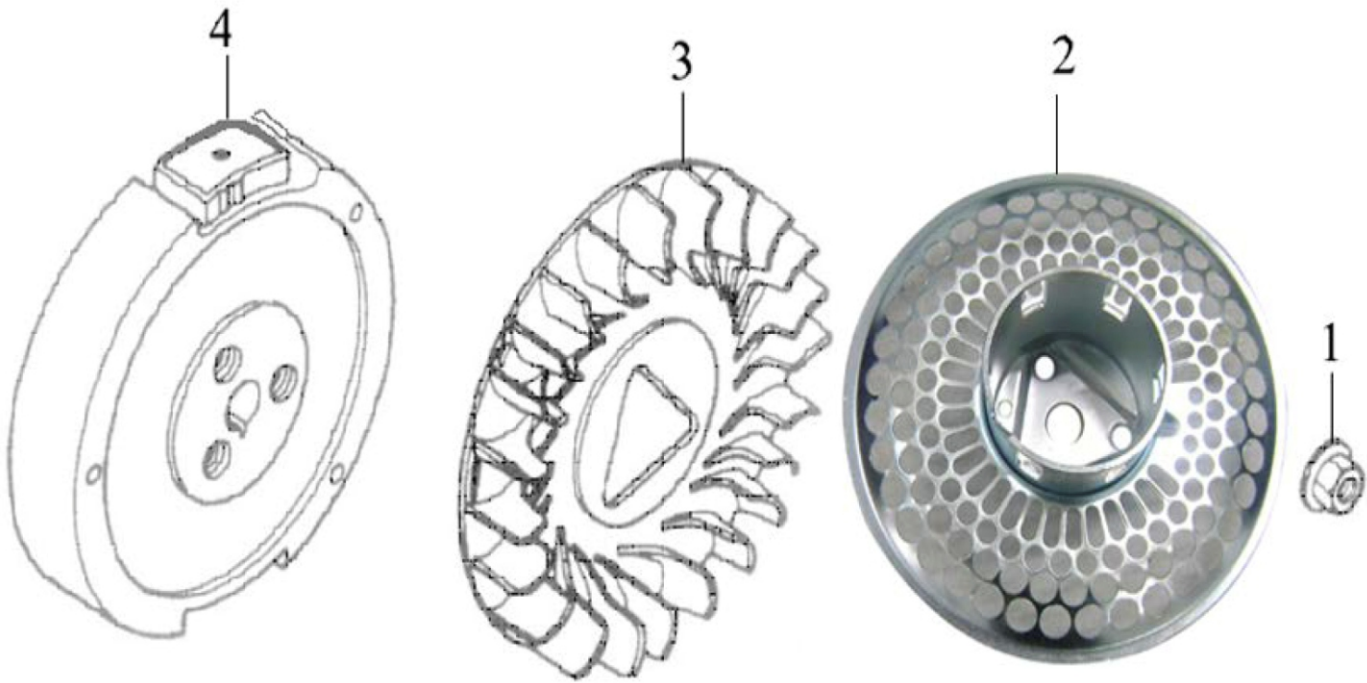

**FLYWHEEL
FIGURA 9/TABLA 9**

ITEM	PART NO.	DESCRIPTION	QTY.
1	23317/173F	Nut M16×1.5	1
2	23316/182F	Starting flange	1
3	19111	Flywheel fan	1
4	23300	Flywheel	1