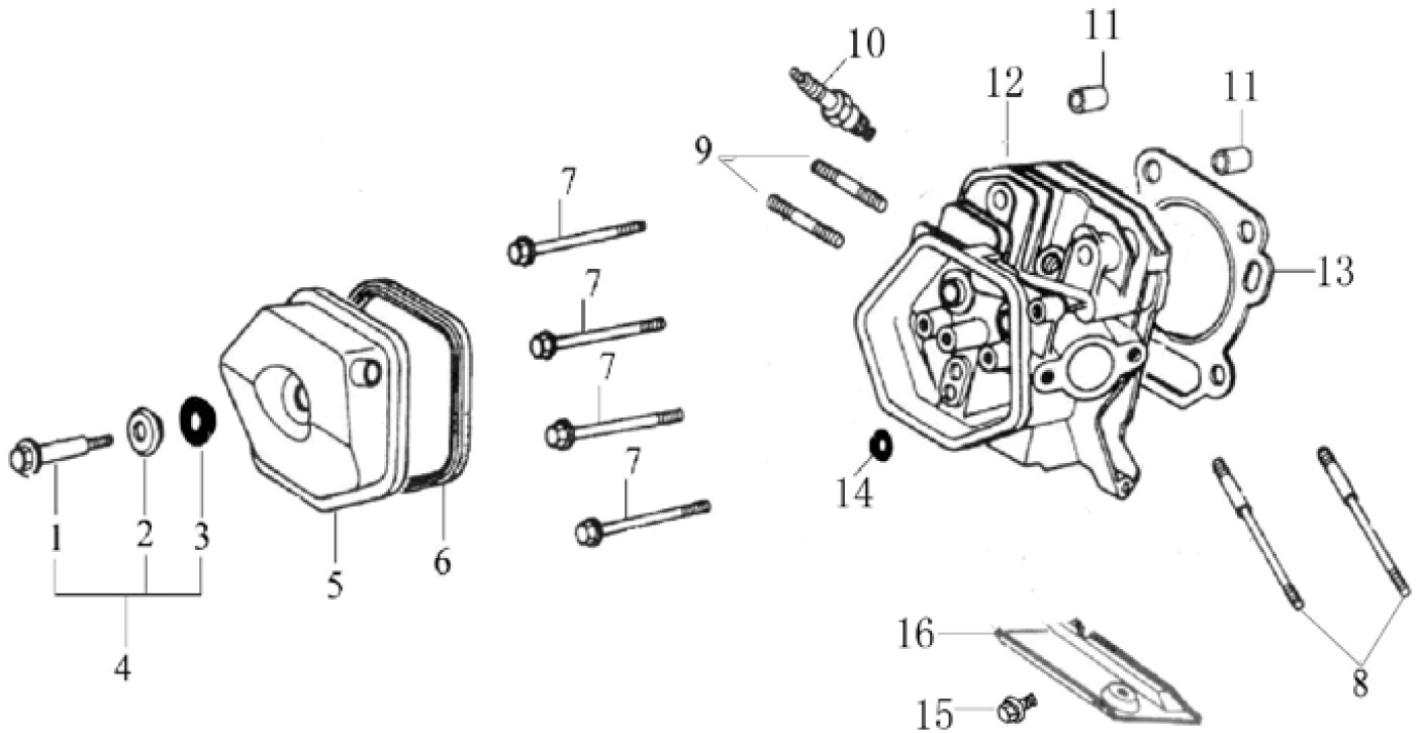

**CRANKCASE ASSY
FIGURA 1/TABLA 1**

ITEM	PART NO.	DESCRIPTION	QTY.
1	11110	Crankcase	1
2	37400/173F	Oil sensor assy	1
3	26111/182F	Regulating sway bar	1
4	11115/173F	Drain plug	2
5	26329/173F	Washer	1
6	11120/182F	Oil seal, crankshaft	1
7	11116/173F	Washer	2
8	26112/173F	Split pin	1
9	GB/T5789	Bolt M6 × 12	1
10	GB/T276	Bearing 6202	1
11	27500/168F	Diode assy	1
12	GB/T3452.1	O-ring 13 × 1.4	1
13	GB/T6177	Nut M10	1
14	11130/182F	Oil seal, regulating sway bar	1
15	26500	Electromagnet	1
16	GB/T5789	Bolt M6 × 14	2

**CRANKCASE COVER ASSY
FIGURA 2/TABLA 2**

ITEM	PART NO.	DESCRIPTION	QTY.
1	15610/173F	Oil plug with Seal	1
2	15611/173F	Oil plug	1
3	15512/173F	Seal	1
4	15511/173	Dipstick	1
5	15510/173	Dipstick with seal	1
6	11211/182F	Crankcase cover	1
7	11113/173F	Set pin $\Phi 8 \times 12$	2
8	11114/182F	Gasket, crankcase	1
9	25118/173F	Washer, driven gear	1
10	25115/173F	Regulating shaft	1
11	25110/182F	Driven gear, regulator assy	1
12	25113/168F	Washer	1
13	25112/173F	Sliding sleeve	2
14	GB/T276	Bearing 6207	1
15	11120/182F	Oil seal, crankshaft Assy (—)	1
16	GB/T16674	Bolt M8 \times 40	7
17	25100/182F	Driven gear, regulator assy	1
18	GB/T276	Bearing 6202	1

**CYLINDER HEAD & CYLINDER HEAD COVER ASSY
FIGURA 3/TABLA 3**

ITEM	PART NO.	DESCRIPTION	QTY.
1	12221/173F	Bolt	1
2	12222/173F	Washer	1
3	12223/173F	Bolt Rubber seal	1
4	12220/173F	Bolt Assy	1
5	12200/173F	Cylinder head cover Assy	1
6	12212/173F	Gasket, cylinder head cover	1
7	12118/173F	Bolt	4
8	17218/182F-AV	Stud M6 × M8 × 106	2
9	18214/168F	Stud M8 × 34	2
10	27100/168F	Spark plug Assy	1
11	12117/182F	Set pin	2
12	12100	Cylinder head Assy	1
13	12120	Gasket, cylinder head Assy	1
14	14420/173F	Seal Assy	1
15	GB/T5789	Bolt: M6 × 12	1
16	19121/182F	Lead wind cover (—)	1