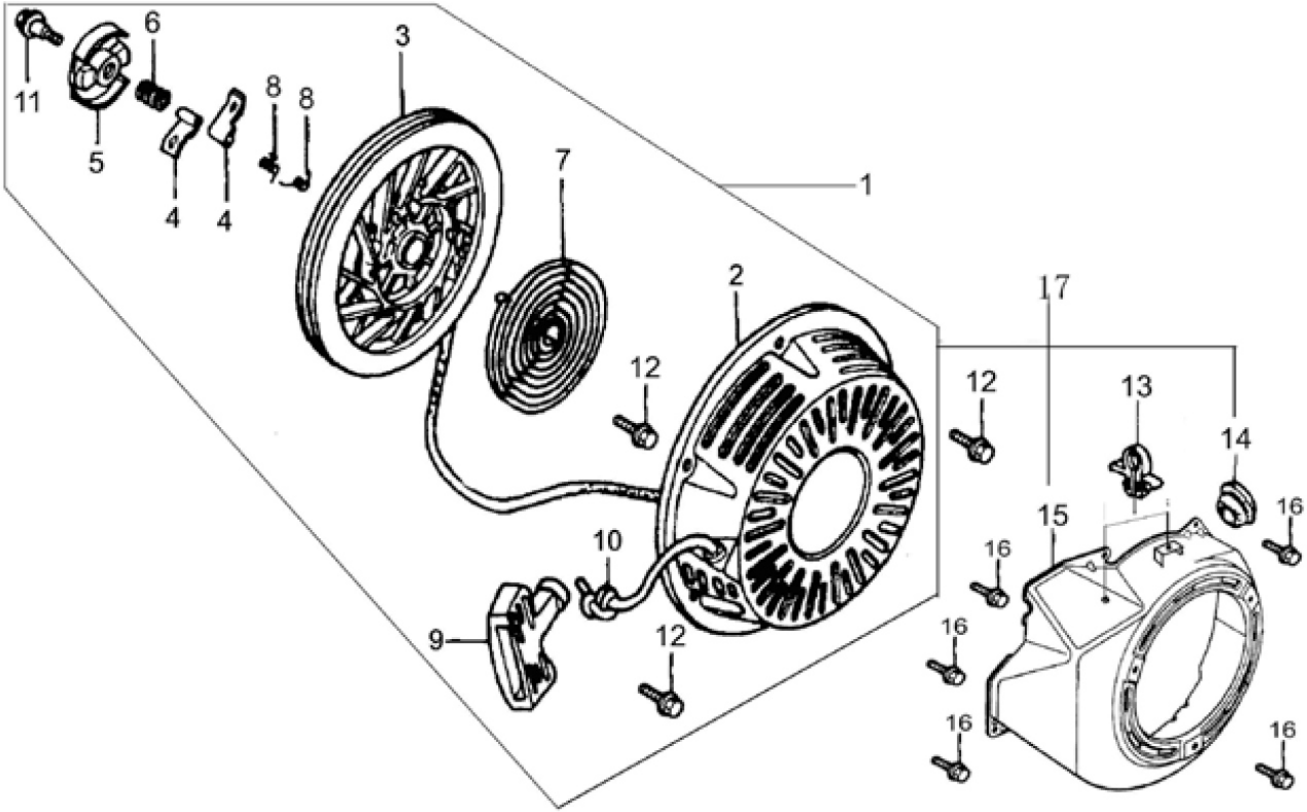

**RECOIL STARTER
FIGURA 7/TABLA 7**

ITEM	PART NO.	DESCRIPTION	QTY.
1	23200/182F	Recoil starter assy	1
2	23240/182F	Recoil starter Casing assy	1
3	23217/182F	Starter rolls	1
4	23215/173F	Ratchet	2
5	23216/173F	Spring lid	1
6	23211/173F	Friction spring	1
7	23214/182F	Spiral spring	1
8	23212/182F	Ratchet spring	2
9	23230/182F	Pulling handle assy	1
10	23212/182F	Rope	1
11	23213/173F	Set screw	1
12	GB/T16674	Bolt M6 × 8	3
13	16845/173F-AV	Friction spring	2
14	19219/168F	Fan hood latex stop up	1
15	19210/182F-AV	Fan hood assy	1
16	GB/T5789	Bolt M6 × 12	1
17	23100/182F-AV	Recoil starter assy	1