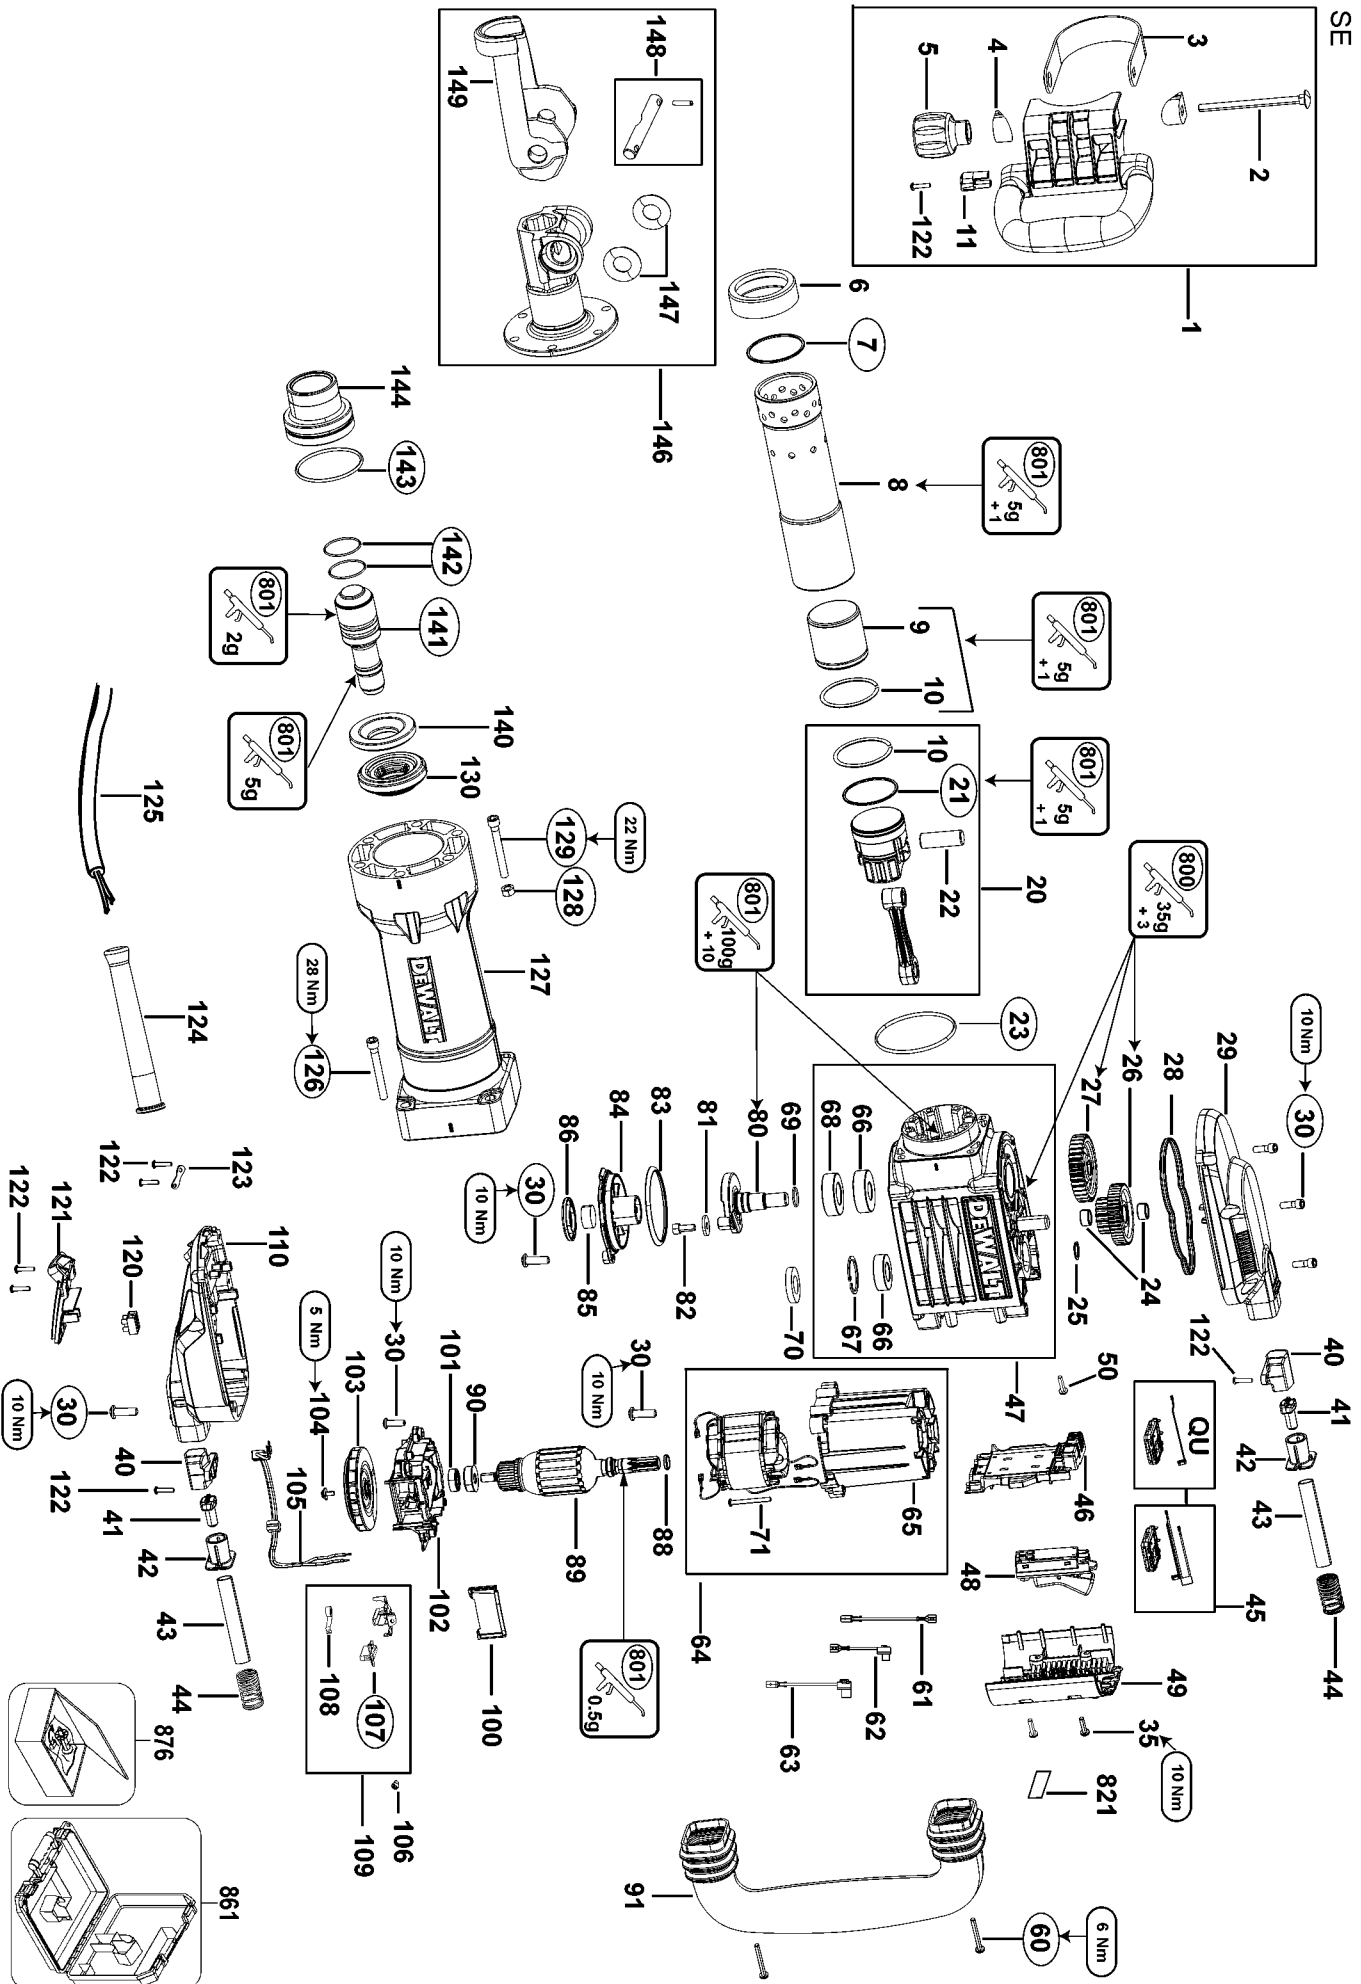

SE

Parts List for D25960K-B3 Type 1

Item Number	Part Number	Description	Qty Required
1	N087487	HANDLE ASSY.	1
2	N044219	BOLT	1
3	N044098	CLAMP	1
4	N044099	INSERT	1
5	N086186	HANDLE	1
6	N087359	RING	1
7	N069978	O-RING	1
8	N087327	CYLINDER	1
9	N087416	RAM	1
10	N088404	PISTON RING KIT	2
11	N044100	CAP	2
20	N161207	REPAIR KIT	1
21	N056464	O-RING	1
22	N087484	BOLT	1
23	N050696	O-RING	1
24	494549-00	BEARING SET	1
25	N071623	CIRCLIP	1
26	494573-00	GEAR ASSY	1
27	N087483	GEAR	1
28	N043534	SEAL	1
29	N026222	COVER	1
30	493968-00	SCREW	18
35	330045-23	SCREW,TAPTITE	4
40	N043530	BUSH	2
41	N043533	STOP	1
42	N043529	GUIDE BUSHING	1
43	N043532	TUBE	1

COPYRIGHT© 2005. All Rights Reserved.

Parts list, pricing, and availability subject to change. Please visit www.dewaltservicenet.com for current parts information.

Parts List for D25960K-B3 Type 1

Item Number	Part Number	Description	Qty Required
44	N069674	SPRING	1
45	N108387	GACC MODULE 115V	1
46	N043527	SWITCH HOUSING	1
47	N088431	HOUSING ASSY	1
48	N062128	SWITCH	1
49	N031170	REAR COVER	1
50	326619-00	SCREW	1
60	1005672-01	SCREW	2
61	N106177	LEAD WIRE	1
62	N103817	LEAD WIRE	1
63	N106096	LEAD WIRE	1
64	N087486	FIELD	1
65	N020776	MOTOR HOUSING	1
66	330003-69	BALL BEARING	2
67	616726-00	RETAINING RING	1
68	577745-03	BEARING	1
69	N049232	O-RING	1
70	N050316	FELT	1
71	330019-27	SCREW,TORX	2
80	N161207	REPAIR KIT	1
81	330016-21	WASHER	1
82	494356-00	SCREW	1
83	N075322	O-RING	1
84	N030647	COVER	1
85	487229-00	FILTER	1
86	487438-00	COVER	1
88	577746-01	RING	1